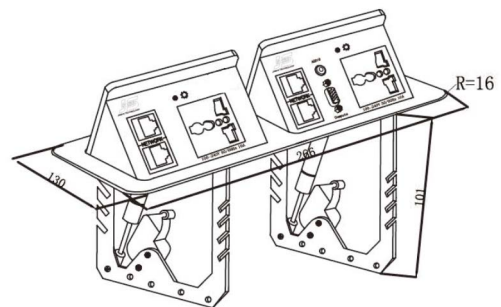

Overall Dimension (mm)