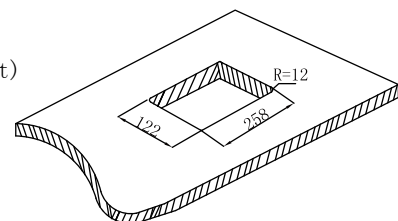

### Product Features

- When open, the panel of the interconnect box will be automatically propped up at 45°;
- Durable pneumatic movement and mechanical latching mechanism;
- RJ-45 interface should be used in network, data, phone connector (CAT.5/CAT.6);
- Bottom: 1.7m cable (U-type support) or 26cm cable (with box)
- Top surface available in brushed black or silver finishes, custom finishes is accepted;
- Structure of two jointed parts can supply multiple user connection point;
- Various combination of interface, fit for big and medium size conference room, executive desks.

CCC Certificate Number: 2013010201596383

CE Certificate Number: N° VTUPV-269/2011ZAHR

ROHS Certificate Number: W02171017304C

Overall Dimension ( mm )

### Main Specifications

Model	JS-3
Table Thickness	Maximal 60mm, 125mm(to be connected to extended part)
Temp. range	0 ~ 50°C (Non-condensing)
Weight	About 2.5kg~3.5kg
Dimensions	Panel: 266mm*130mm R=16mm Cutout Dimension: 258mm*122mm R=12mm Package: 303mm*185mm*200mm

Cutout Dimension ( mm )