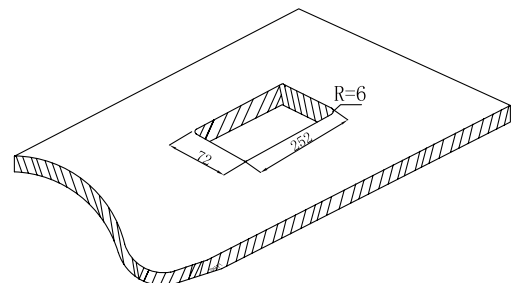

### Product Features

- Flush mountable into a table or flat surface;
- RJ-45 interface should be used in network, data, phone connector (CAT.5/CAT.6);
- Panel body with oxidation and sandblast treatment;
- With 1.7m cable;
- Various cables and connections, can meet many demands.

### Main Specifications

Model	JS-T
Table Thickness	Maximal 60mm, 125mm(to be connected to extended part)
Temp. range	0 ~ 50°C (Non-condensing)
Weight	About 2.5kg
Dimensions T101+	Panel: 260mm*90mm Cutout Dimension: 252mm*82mm
T111/112/112U	Panel: 260mm*80mm Cutout Dimension: 252mm*72mm

Overall Dimension ( mm )

Cutout Dimension ( mm )