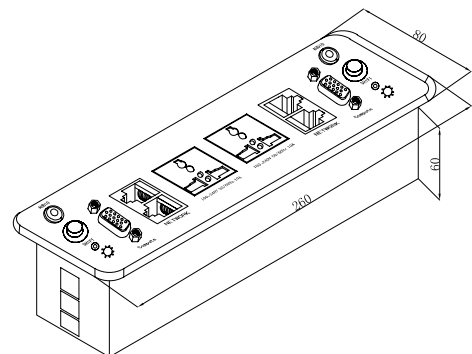

### Introduction

JS-T series is made of 4mm high grade aluminum-magnesium alloy, with 1.7m cables, convenient for cable connection. Flush mountable into a table or flat surface, provides an order, compact and simple connecting solution for users.

### Product Features

- Flush mountable into a table or flat surface;
- RJ-45 interface should be used in network, data, phone connector (CAT.5/CAT.6);
- Panel body with oxidation and sandblast treatment;
- With 1.7m cable;
- Various cables and connections, can meet many demands.

### Main Specifications

Model	JS-T
Table Thickness	Maximal 60mm, 125mm(to be connected to extended part)
Temp. range	0 ~ 50°C (Non-condensing)
Weight	About 2.5kg
Dimensions T101+	Panel: 260mm*90mm Cutout Dimension: 252mm*82mm
T111/112/112U	Panel: 260mm*80mm Cutout Dimension: 252mm*72mm